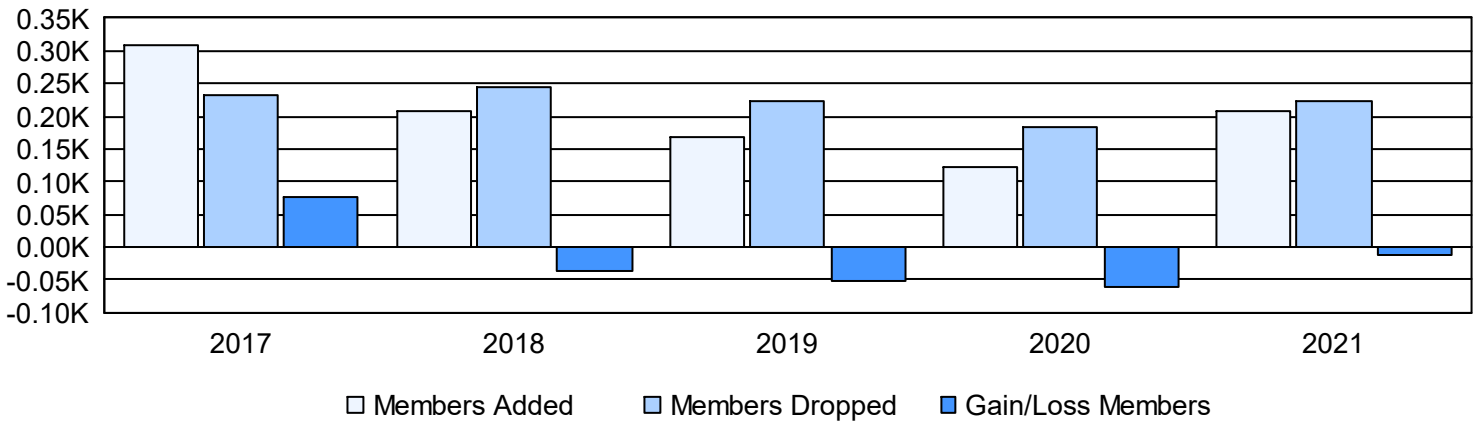

Year	New Clubs	Dropped Clubs	Gain/ Loss Clubs	New Members	Charter Members	Reinstate Members	Transfer Members	Total Member Added	Total Members Dropped	Gain/ Loss Members
2016-2017	3	1	2	186	82	37	3	308	232	76
2017-2018	1	2	-1	175	21	5	7	208	245	-37
2018-2019	0	2	-2	129	5	30	5	169	222	-53
2019-2020	1	1	0	65	53	1	2	121	182	-61
2020-2021	4	6	-2	115	87	6	1	209	222	-13
Average	2	2	-1	134	50	16	4	203	221	-18

Clubs

Members